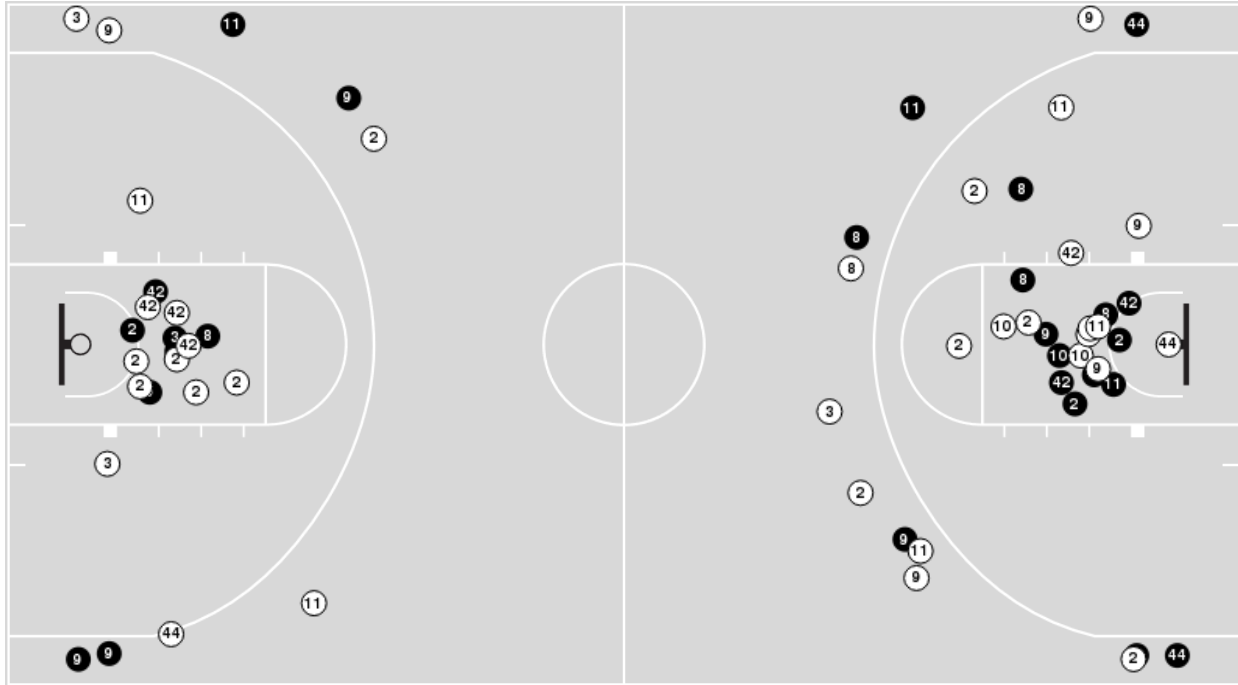

Players => 2, 3, 4, 8, 9, 10, 11, 12, 13, 14, 22, 24, 33, 42, 44 FG Types=>All Results=>All

Yale

All Field Goals