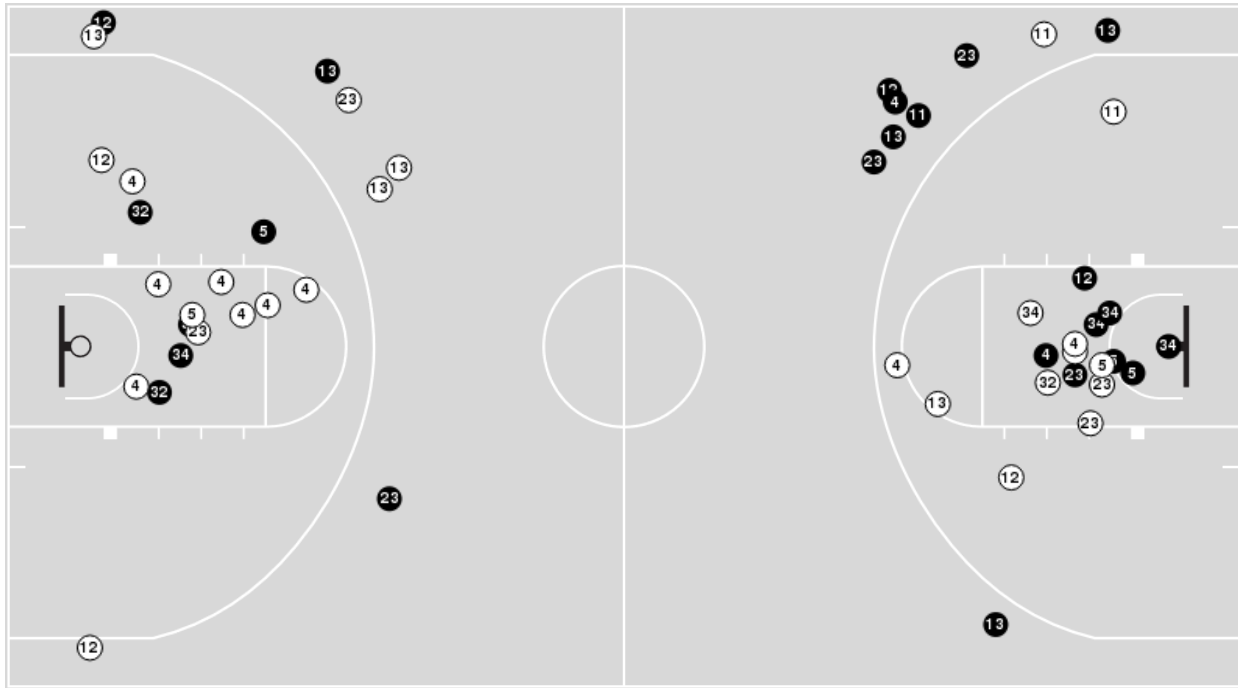

Players => 0, 1, 2, 3, 4, 5, 11, 12, 13, 15, 20, 23, 25, 32, 33, 34 FG Types=>All Results=>All

UTEP

All Field Goals